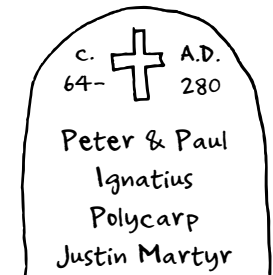

TIMELINE FIGURES VOL2

PENTECOST

SAUL PAUL

PAUL the
MISSIONARY

NERO

MARTYRS
of the early church

JOSEPHUS

COLOSSEUM
670-80 A.D.